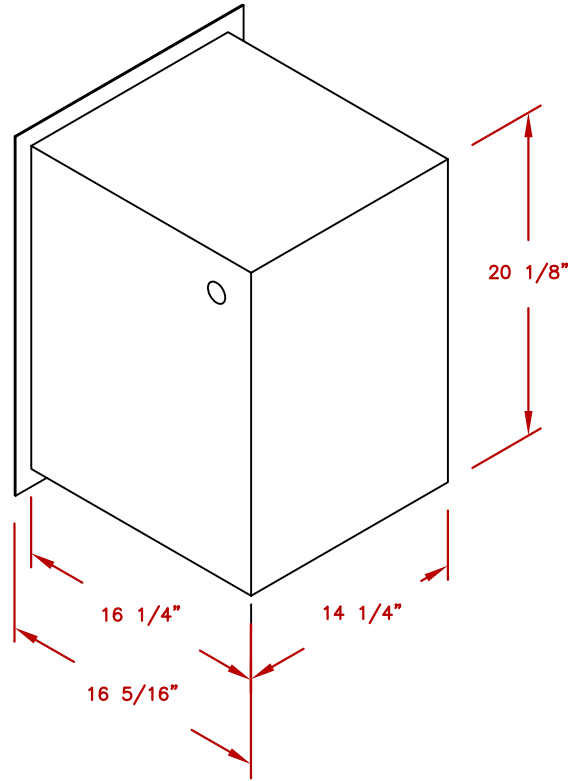

LINE	BBQ LINE
MODEL	PROPANE TANK DRAWER
NUM	

ISOMETRIC FRONT VIEW

ISOMETRIC BACK VIEW

CUT OUT DIMENSION

	TITLE 2014 BARBECUE LINE DOORS & DRAWERS PROPANE TANK DRAWER	
	SCALE:	DWG NO. BBQ07857P
REVISED	REV. DESCR.	DWG BY S. LINARES
		DATE 01/01/14