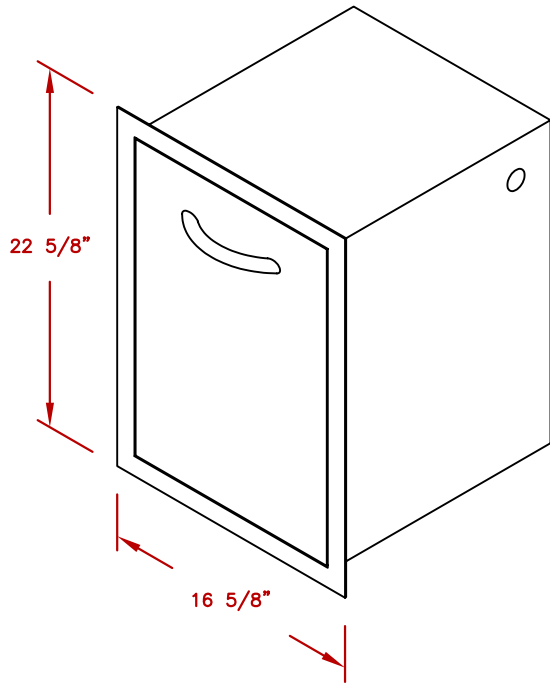

LINE	BBQ LINE
MODEL	PROPANE TANK DRAWER
NUM	

ISOMETRIC FRONT VIEW

ISOMETRIC BACK VIEW

CUT OUT DIMENSION

	TITLE 2014 BARBECUE LINE DOORS & DRAWERS PROPANE TANK DRAWER	
	SCALE:	DWG NO. BBQ07857P
REVISED	REV. DESCR.	DWG BY S. LINARES
		DATE 01/01/14