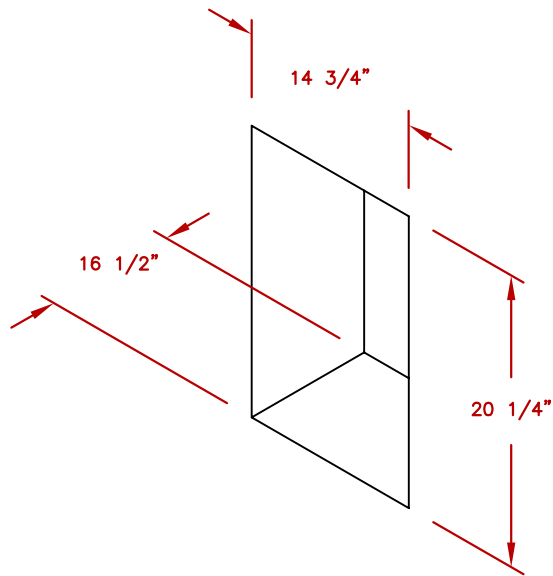

LINE	BBQ LINE
MODEL	PROPANE TANK DRAWER
NUM	

ISOMETRIC FRONT VIEW

ISOMETRIC BACK VIEW

CUT OUT DIMENSION

	TITLE 2014 BARBECUE LINE DOORS & DRAWERS PROPANE TANK DRAWER	
	SCALE:	DWG NO. BBQ07857P
REVISED	REV. DESCR.	DWG BY S. LINARES
		DATE 01/01/14